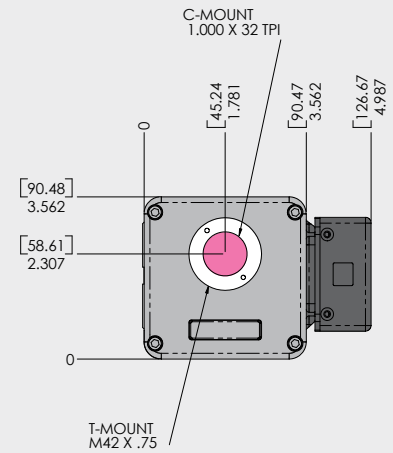

Technical Data

Y-5

Maximum fps @ Full Resolution	500 fps @ 2352 x 1728 Plus mode 1000 fps @ 2352 x 1728
Array Size	4 megapixels
Max fps @ Reduced Resolution	39,000 fps @ 2352 x 16 Plus mode 78,000 fps @ 1280 x 16
Sensitivity	3000 ASA Mono 1000 ASA Color
Pixel Size	7x7 μm
Color	Available
Mono	Available
Memory Options	Internal 4, 8, or 16 GB RAM (16 GB = 4,100 frames at 475 fps @ 2352 x 1728)
Trigger	TTL & Switch
Sync (Input)	Phase-lock TTL
IRIG	IRIG (Unmod)
GPS Time Code	Future
Sync (Output)	Frame sync / Strobe
HDMI	30 fps HDMI
Comp Video	N/A
Camera Link	N/A
Ethernet	100/1000BaseT
USB 2.0	USB 2.0
Shock/Vibration rating	100G
Battery Back-up	Operation and battery back-up up to 2 hours
MotionPro X	Mac or Windows
Motion Central	Windows
Plug-ins/MotionPro X	LabVIEW or MatLab
File Formats - MotionPro X	TIF BMP AVI MRF MCF
File Formats - Motion Central	Type-2 Bayer, TIFF, JPEG and AVI
H x W x L	90x90x220 mm
Weight	1.9 kg