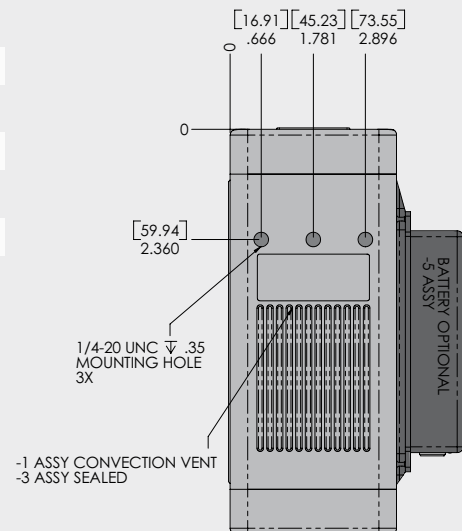

Technical Data

Y-5

Maximum fps @ Full Resolution	500 fps @ 2352 x 1728 Plus mode 1000 fps @ 2352 x 1728
Array Size	4 megapixels
Max fps @ Reduced Resolution	39,000 fps @ 2352 x 16 Plus mode 78,000 fps @ 1280 x 16
Sensitivity	3000 ASA Mono 1000 ASA Color
Pixel Size	7x7 μm
Color	Available
Mono	Available
Memory Options	Internal 4, 8, or 16 GB RAM (16 GB = 4,100 frames at 475 fps @ 2352 x 1728)
Trigger	TTL & Switch
Sync (Input)	Phase-lock TTL
IRIG	IRIG (Unmod)
GPS Time Code	Future
Sync (Output)	Frame sync / Strobe
HDMI	30 fps HDMI
Comp Video	N/A
Camera Link	N/A
Ethernet	100/1000BaseT
USB 2.0	USB 2.0
Shock/Vibration rating	100G
Battery Back-up	Operation and battery back-up up to 2 hours
MotionPro X	Mac or Windows
Motion Central	Windows
Plug-ins/MotionPro X	LabVIEW or MatLab
File Formats - MotionPro X	TIF BMP AVI MRF MCF
File Formats - Motion Central	Type-2 Bayer, TIFF, JPEG and AVI
H x W x L	90x90x220 mm
Weight	1.9 kg