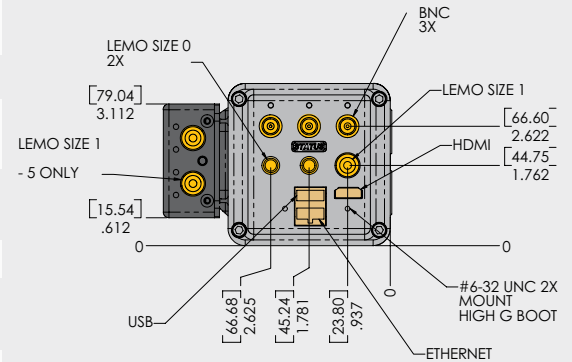

Technical Data

Y-5

Maximum fps @ Full Resolution	500 fps @ 2352 x 1728 Plus mode 1000 fps @ 2352 x 1728
Array Size	4 megapixels
Max fps @ Reduced Resolution	39,000 fps @ 2352 x 16 Plus mode 78,000 fps @ 1280 x 16
Sensitivity	3000 ASA Mono 1000 ASA Color
Pixel Size	7x7 μm
Color	Available
Mono	Available
Memory Options	Internal 4, 8, or 16 GB RAM (16 GB = 4,100 frames at 475 fps @ 2352 x 1728)
Trigger	TTL & Switch
Sync (Input)	Phase-lock TTL
IRIG	IRIG (Unmod)
GPS Time Code	Future
Sync (Output)	Frame sync / Strobe
HDMI	30 fps HDMI
Comp Video	N/A
Camera Link	N/A
Ethernet	100/1000BaseT
USB 2.0	USB 2.0
Shock/Vibration rating	100G
Battery Back-up	Operation and battery back-up up to 2 hours
MotionPro X	Mac or Windows
Motion Central	Windows
Plug-ins/MotionPro X	LabVIEW or MatLab
File Formats - MotionPro X	TIF BMP AVI MRF MCF
File Formats - Motion Central	Type-2 Bayer, TIFF, JPEG and AVI
H x W x L	90x90x220 mm
Weight	1.9 kg